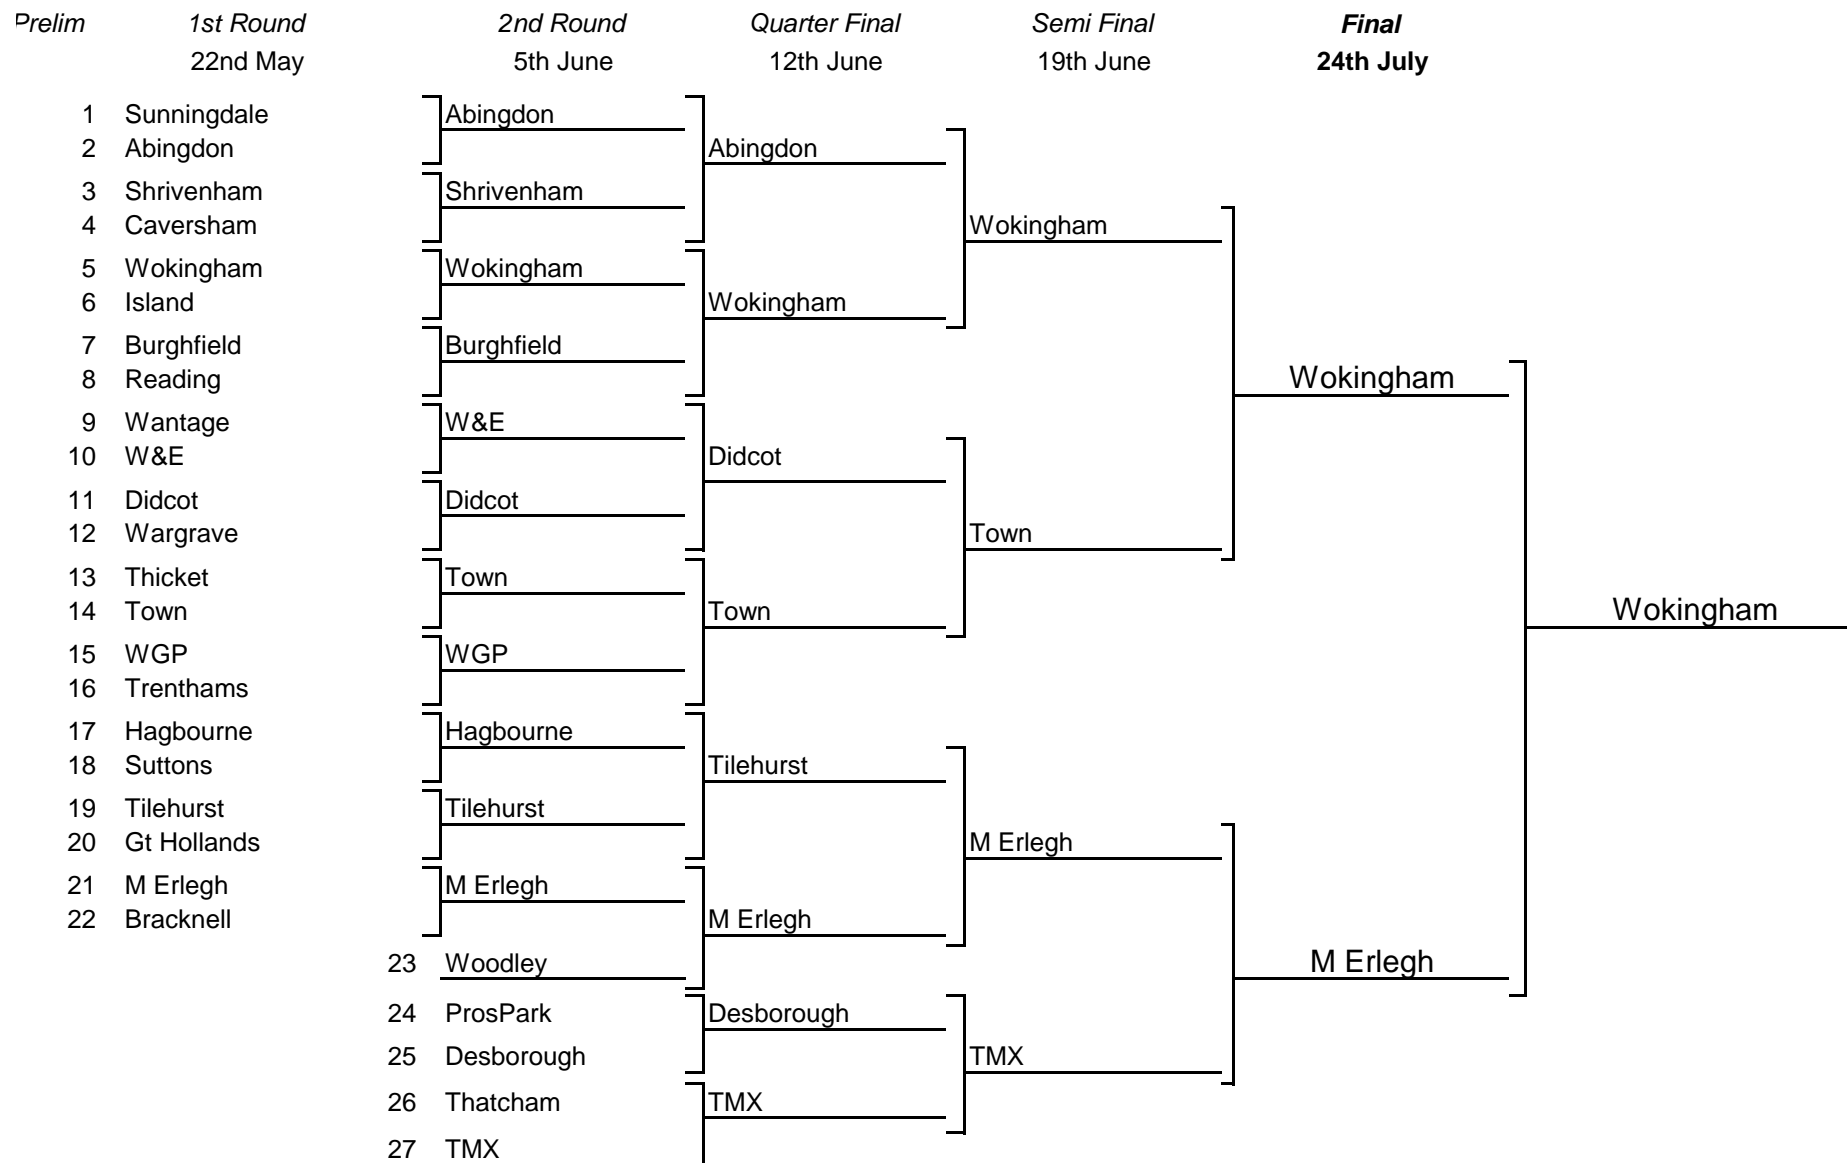

Berkshire County TOP CLUB Championship

The Challenger will host the game at their own Club. Semi finals & Finals on nominated greens.
 Dress: See Rule 8, BCWBA Handbook.